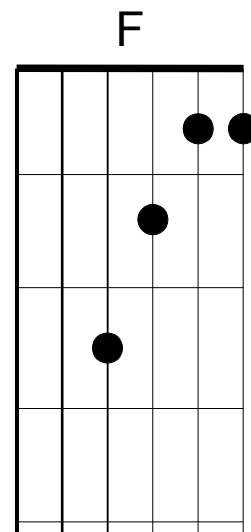

When I'm gone (cup song)

Anna Kendrick

C
I got my ticket for the long way 'round
F C
Two bottle 'a whiskey for the way
F C
And I sure would like some sweet company
G C
And I'm leaving tomorrow, wha-do-ya say?

Vers

| C | C | F | C |
| F | C | G | C |

Refräng

| Am | G | F | C |
| F | C | G | C |

Am
When I'm gone
G
When I'm gone
F C
You're gonna miss me when I'm gone
F
You're gonna miss me by my hair
C
You're gonna miss me everywhere, oh
G C
You're gonna miss me when I'm gone
Am
When I'm gone
G
When I'm gone
F C
You're gonna miss me when I'm gone
F
You're gonna miss me by my walk
C
You're gonna miss me by my talk, oh
G C
You're gonna miss me when I'm gone