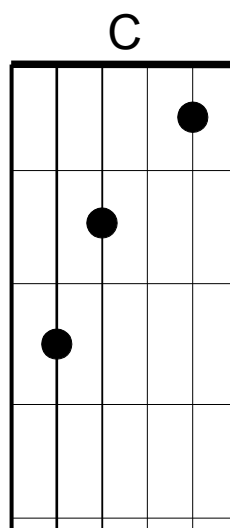

When I'm gone (cup song)

Anna Kendrick

C
I got my ticket for the long way 'round
F C
Two bottle 'a whiskey for the way
F C
And I sure would like some sweet company
G C
And I'm leaving tomorrow, wha-do-ya say?

Vers

| C | C | F | C |
| F | C | G | C |

Refräng

| Am | G | F | C |
| F | C | G | C |

Am
When I'm gone
G
When I'm gone
F C
You're gonna miss me when I'm gone
F
You're gonna miss me by my hair
C
You're gonna miss me everywhere, oh
G C
You're gonna miss me when I'm gone
Am
When I'm gone
G
When I'm gone
F C
You're gonna miss me when I'm gone
F
You're gonna miss me by my walk
C
You're gonna miss me by my talk, oh
G C
You're gonna miss me when I'm gone